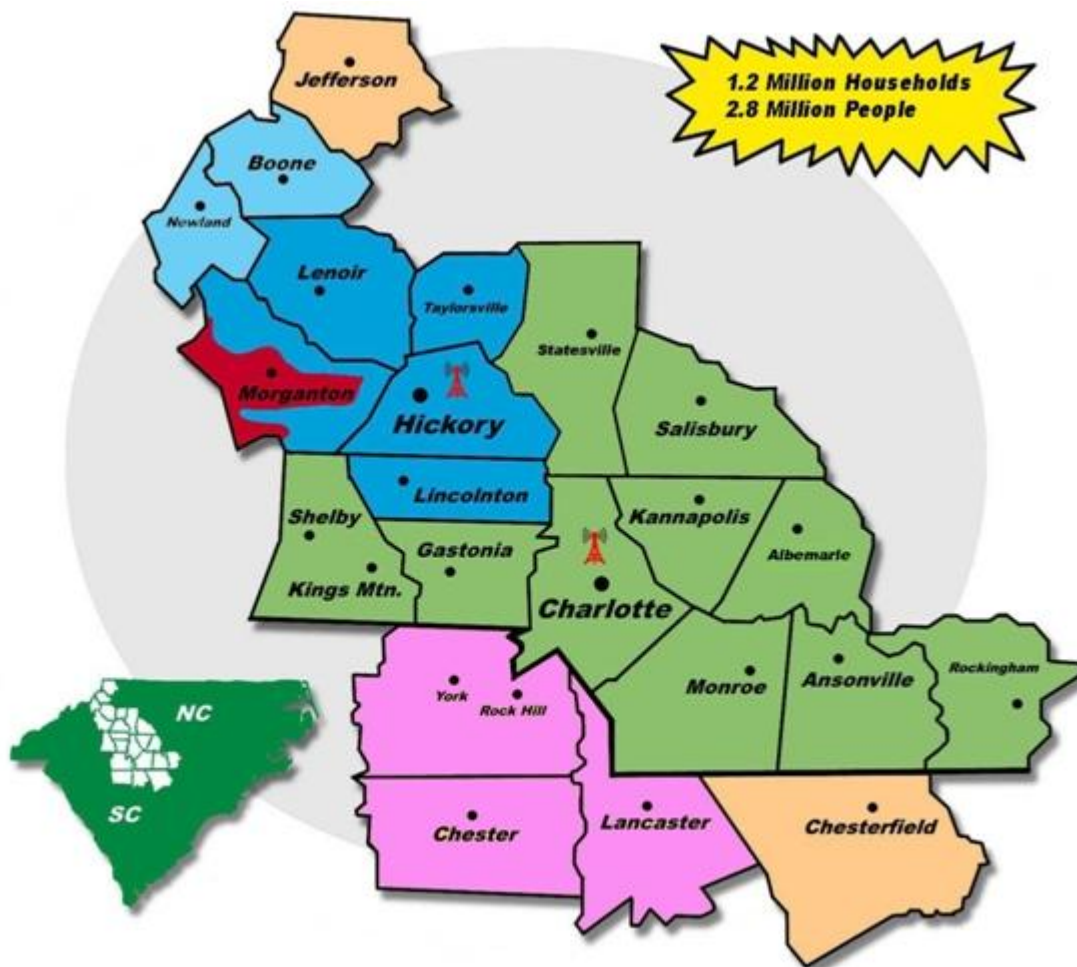

# Where To Watch WHKY-TV

Over-the-air Towers in Charlotte & Hickory broadcasting WHKY-TV 14.1 Main Channel in 720p 16x9 HDTV and Digital Entertainment channels 14.2, 14.3, 14.4 , 14.5, 14.6.& 14.7

- WHKY-TV 14.1 main channel carriage -

Spectrum Charlotte Metro: 18, 1231    Spectrum Hickory & Boone: 7, 14, 714

Continuum: 18, 718    Fibrant: 14    DirecTV: 14    Dish Network: 14

Comporium: 124, 1124    Compas: 14, 805    Windstream: 14

Skybest: 14 & 1014    Sandhills: 14    Google Fiber: 14